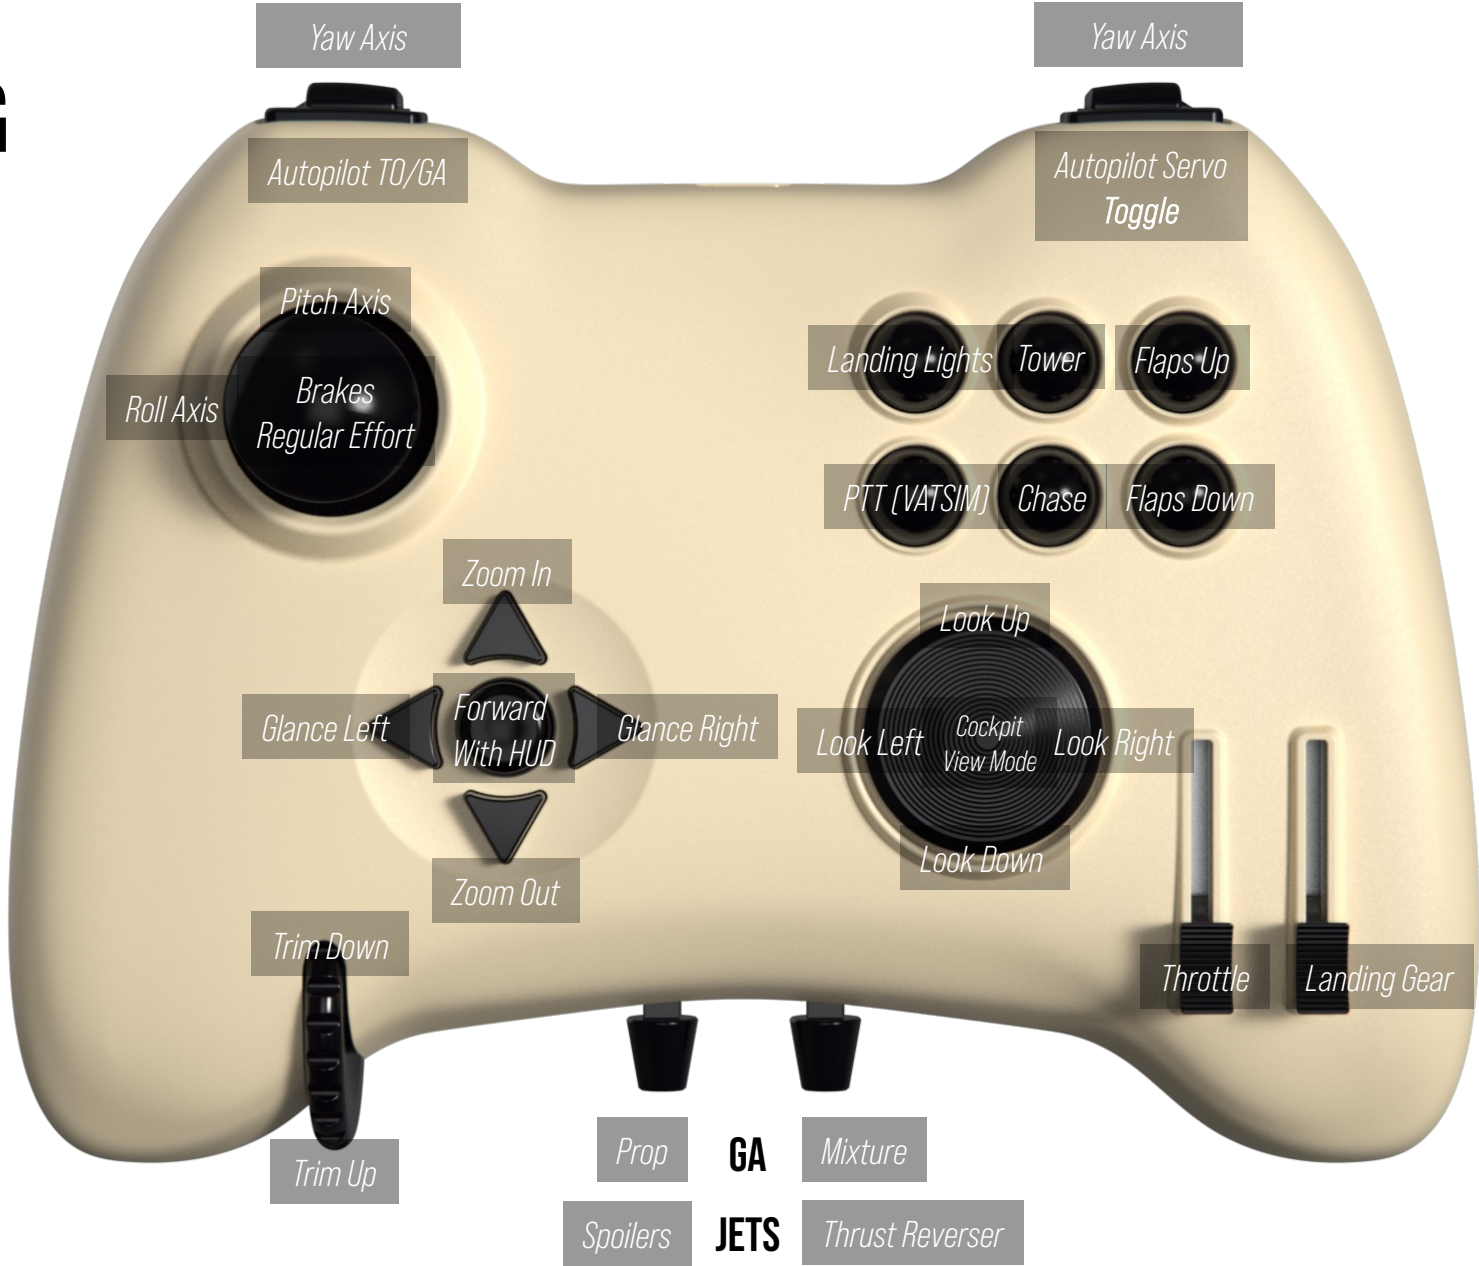

X-PLANE 11 & 12 KEY ASSIGNMENT PHILOSOPHY

Yawman Arrow

MEET THE ARROW

Thoughtfully Crafted

X-PLANE BUTTON ID

X-PLANE BASE MAPPING

yawmanflight.com